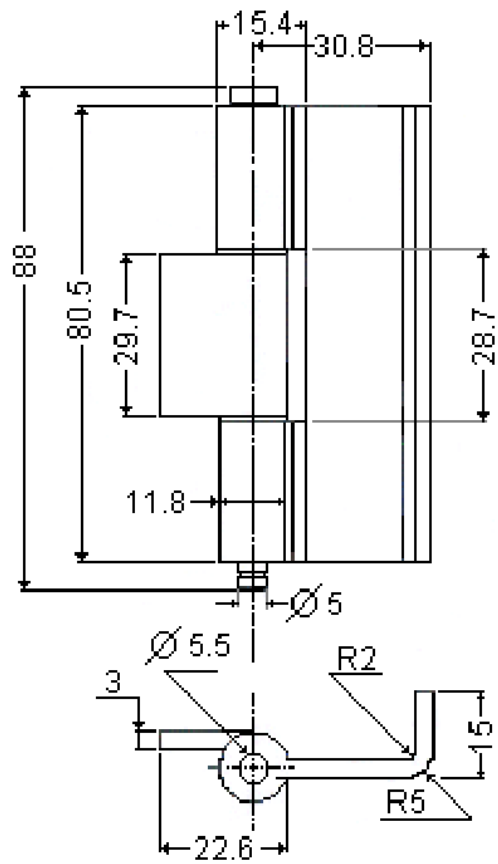

GW-CH-8045 Weld-On Concealed Hinge

Features

- Reduce installation time and allow cost saving
- Free swinging style
- Hinge opens 150°

Material

- CRC steel, yellow zinc plated

Part No.
GW-CH-8045